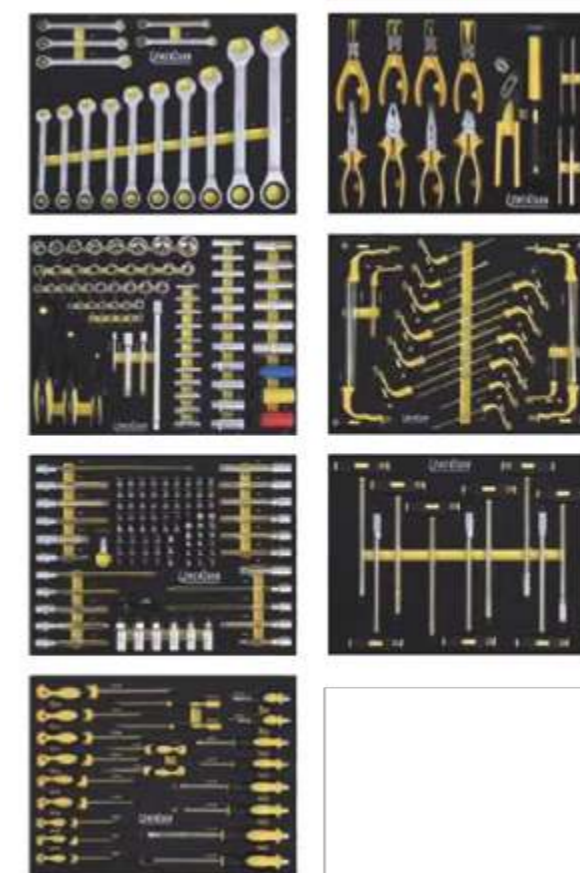

PHIXWELL

XWTLX-001

213 PCS TOOL SET

- | | |
|--|------------------------------|
| 9pcs spanners | 3pcs insulation screwdrivers |
| 1pc diagonal cutting plier | 1pc tester |
| 1pc adjustable wrench | 48pcs bits |
| 1pc long nose plier | 16pcs hex key |
| 1pc carp plier | 6pcs precision screwdrivers |
| 1pc water pump plier | 1pc bit handle |
| 15pcs Hex Socket Inserts 1/4 | 1pc Tire pressure pen |
| 4, 4.5, 5, 5.5, 6, 6.5, 7, 7.5, 8, 9, 10, 11, 12, 13, 14mm | 1pc extension bar |
| 14pcs Hex Socket Inserts 1/2 | 1PCS Criming plier |
| 8, 9, 10, 11, 12, 13, 14, 15, 16, 17, 18, 19, 20, 30mm | 1pc glue gun(with sticker) |
| 2pcs 1/4 Extension Bar | 1pc scissor |
| 1pcs 1/2 Extension Bar | 1pc knife |
| 2pcs 1/4&1/2 Universal Joint | 1pc hammer |
| 1pc Flexible Extension Bar | 1pc level |
| 2pcs 1/4&1/2 Sliding T-bar | 2pcs clamps |
| 2pcs 1/2 Spark Plug Socket, 16mm and 21mm | 60pcs hardware box |
| 1pc 1/4 Spinner Handle | 1pc 5m measure tap |
| 2pcs Ratchet handle 1/2&1/4 | |
| 11pcs screwdrivers | |
- QTY:1 SETS/CTN
G.W. :12 KGS
MEAS: 38x22x51.5 CM