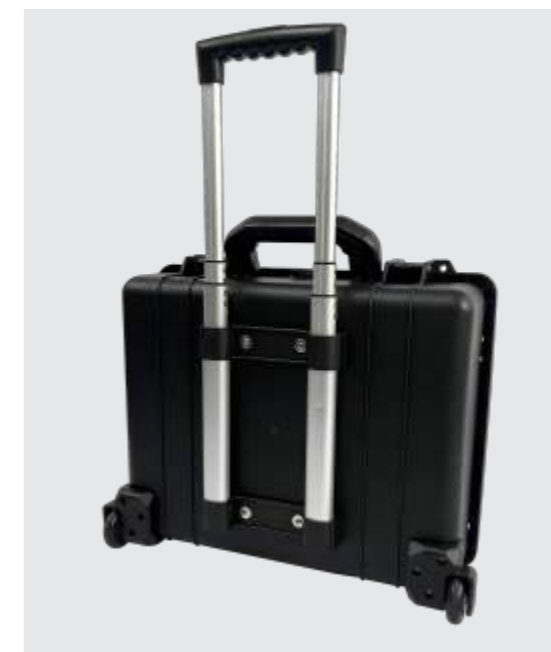

PHIXWELL

XWTLX-001

213 PCS TOOL SET

- | | |
|--|------------------------------|
| 9pcs spanners | 3pcs insulation screwdrivers |
| 1pc diagonal cutting plier | 1pc tester |
| 1pc adjustable wrench | 48pcs bits |
| 1pc long nose plier | 16pcs hex key |
| 1pc carp plier | 6pcs precision screwdrivers |
| 1pc water pump plier | 1pc bit handle |
| 15pcs Hex Socket Inserts 1/4 | 1pc Tire pressure pen |
| 4, 4.5, 5, 5.5, 6, 6.5, 7, 7.5, 8, 9, 10, 11, 12, 13, 14mm | 1pc extension bar |
| 14pcs Hex Socket Inserts 1/2 | 1PCS Criming plier |
| 8, 9, 10, 11, 12, 13, 14, 15, 16, 17, 18, 19, 20, 30mm | 1pc glue gun(with sticker) |
| 2pcs 1/4 Extension Bar | 1pc scissor |
| 1pcs 1/2 Extension Bar | 1pc knife |
| 2pcs 1/4&1/2 Universal Joint | 1pc hammer |
| 1pc Flexible Extension Bar | 1pc level |
| 2pcs 1/4&1/2 Sliding T-bar | 2pcs clamps |
| 2pcs 1/2 Spark Plug Socket, 16mm and 21mm | 60pcs hardware box |
| 1pc 1/4 Spinner Handle | 1pc 5m measure tap |
| 2pcs Ratchet handle 1/2&1/4 | |
| 11pcs screwdrivers | |
- QTY:1 SETS/CTN
G.W. :12 KGS
MEAS: 38x22x51.5 CM